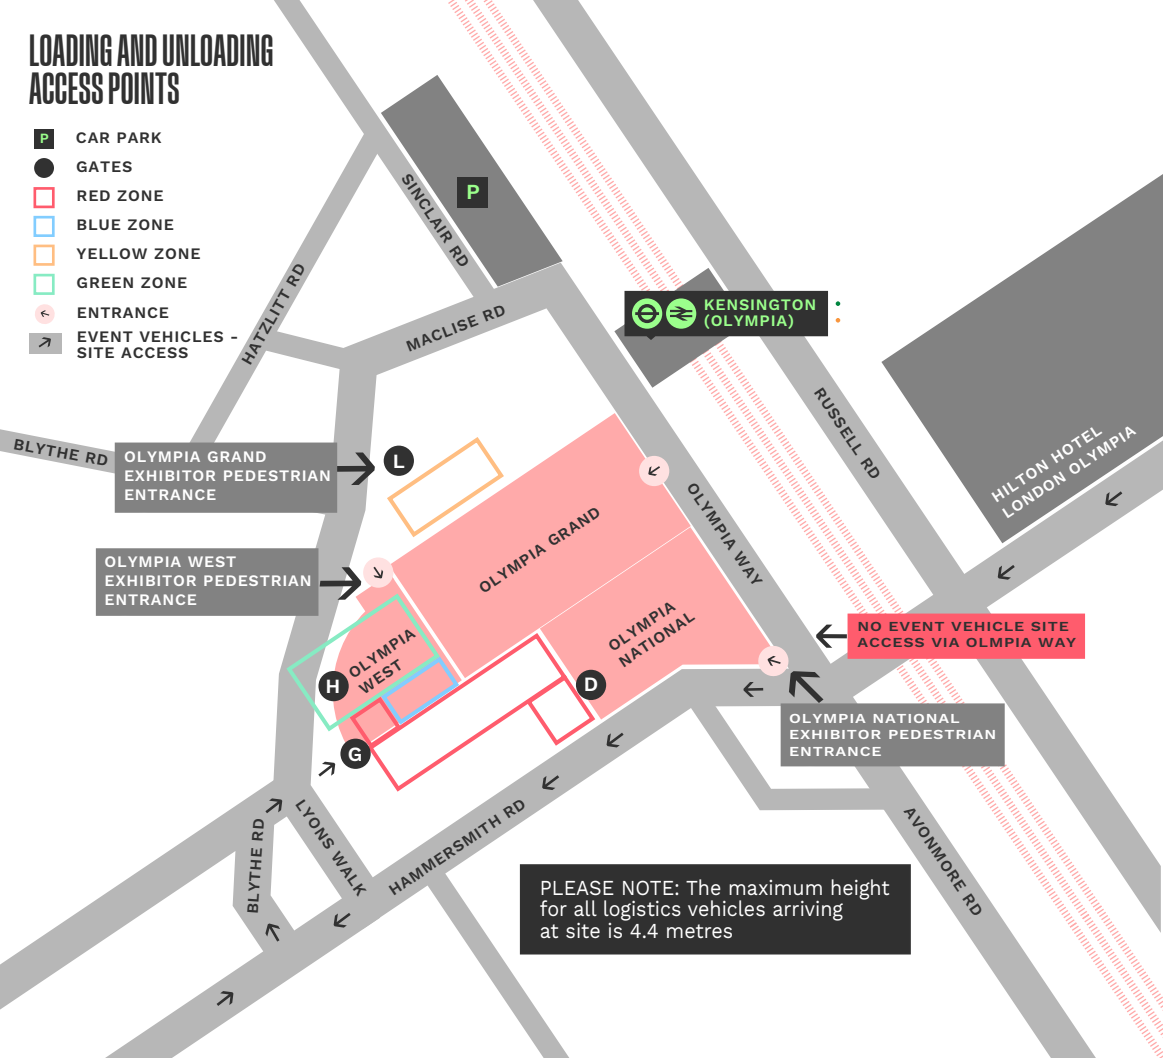

LOADING AND UNLOADING ACCESS POINTS

-  CAR PARK
-  GATES
-  RED ZONE
-  BLUE ZONE
-  YELLOW ZONE
-  GREEN ZONE
-  ENTRANCE
-  EVENT VEHICLES - SITE ACCESS

PLEASE NOTE: The maximum height for all logistics vehicles arriving at site is 4.4 metres