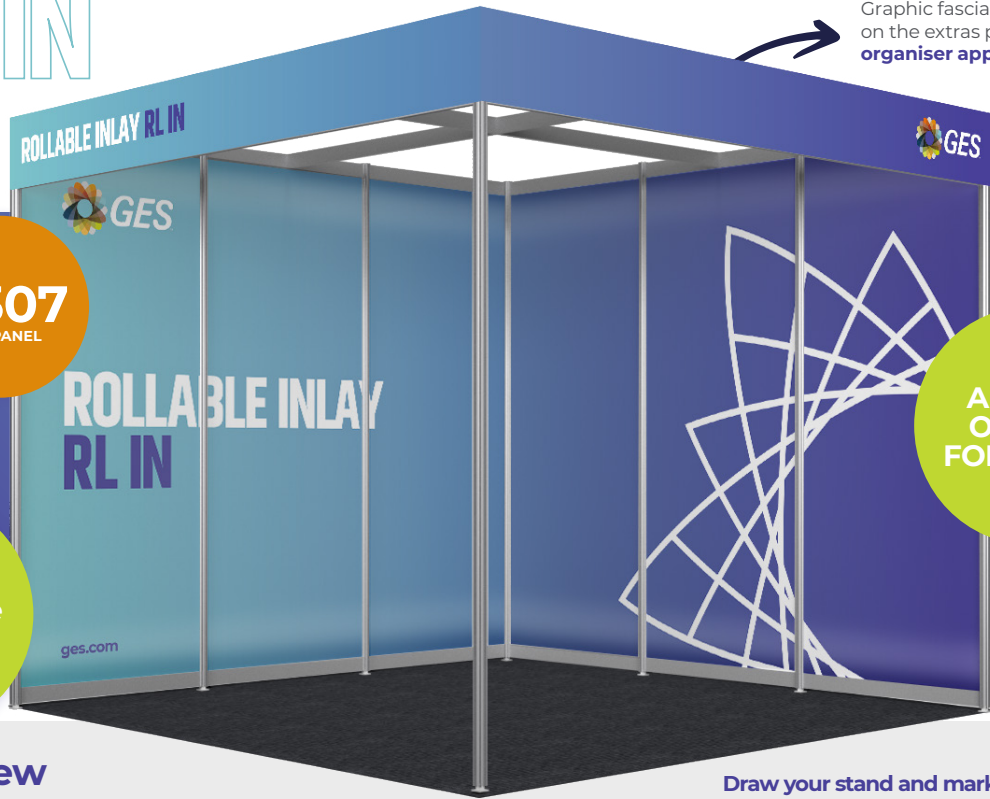

ROLLABLE INLAY GRAPHIC

RL IN

Graphic fascia is available on the extras page and requires **organiser approval** prior to ordering

£307
PER PANEL

NOW
Sustainable
GES

A GOOD OPTION FOR REUSE

Overview

- Printed direct to a Rollable Material.
- Sitting in between the metalwork as per the visual.
- Attached to the existing system at the top and bottom only, with magnetic tape to allow for easy removal.
- You are responsible for the removal of the graphics and magnetic components after the show, for re-use.
  *Be aware that sizes of system may vary from show to show.
- Suitable for shell scheme shelving and TV wall mounting (DPI Support panel required to wall mount TV)
- Fixing solution for future use after show not included

Draw your stand and mark where you would like your graphics installed.