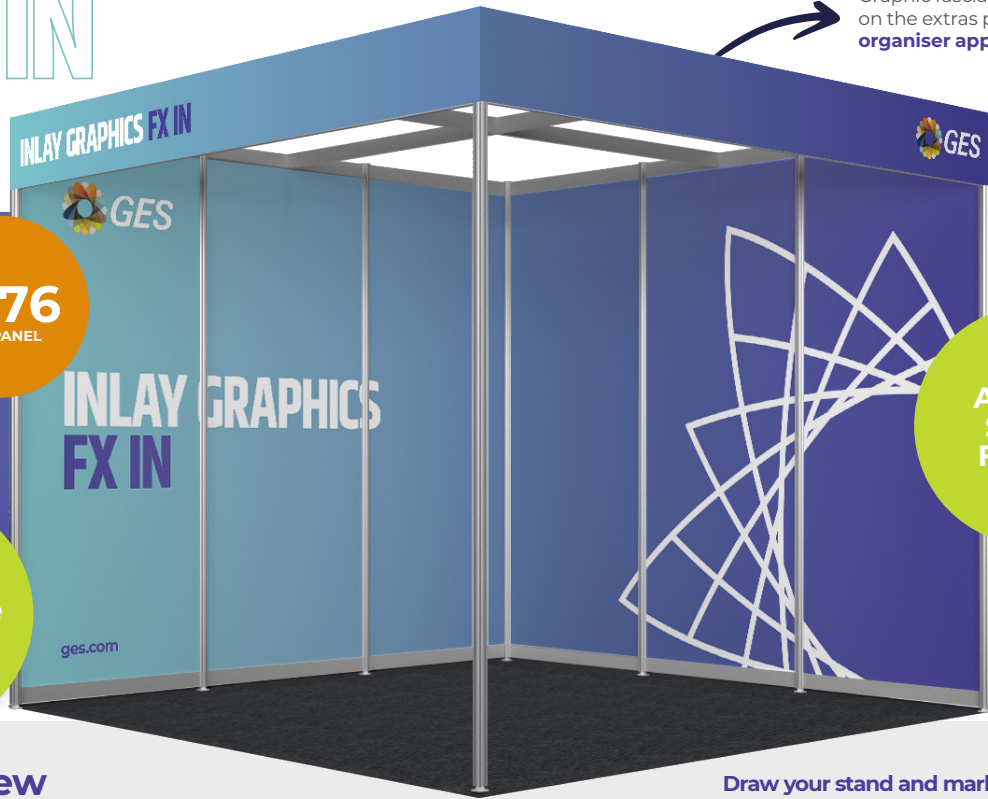

INLAY GRAPHICS

FX IN

Graphic fascia is available on the extras page and requires **organiser approval** prior to ordering

£276
PER PANEL

NOW
Sustainable
GES

A VERY SLICK FINISH

Overview

- Printed panels sitting in between the metalwork as per the visual.
- Attached to the existing system using double sided tape.
- Not reusable.
- Suitable for shell scheme shelving and TV wall mounting. (DPI Support panel required to wall mount TV)

Draw your stand and mark where you would like your graphics installed.